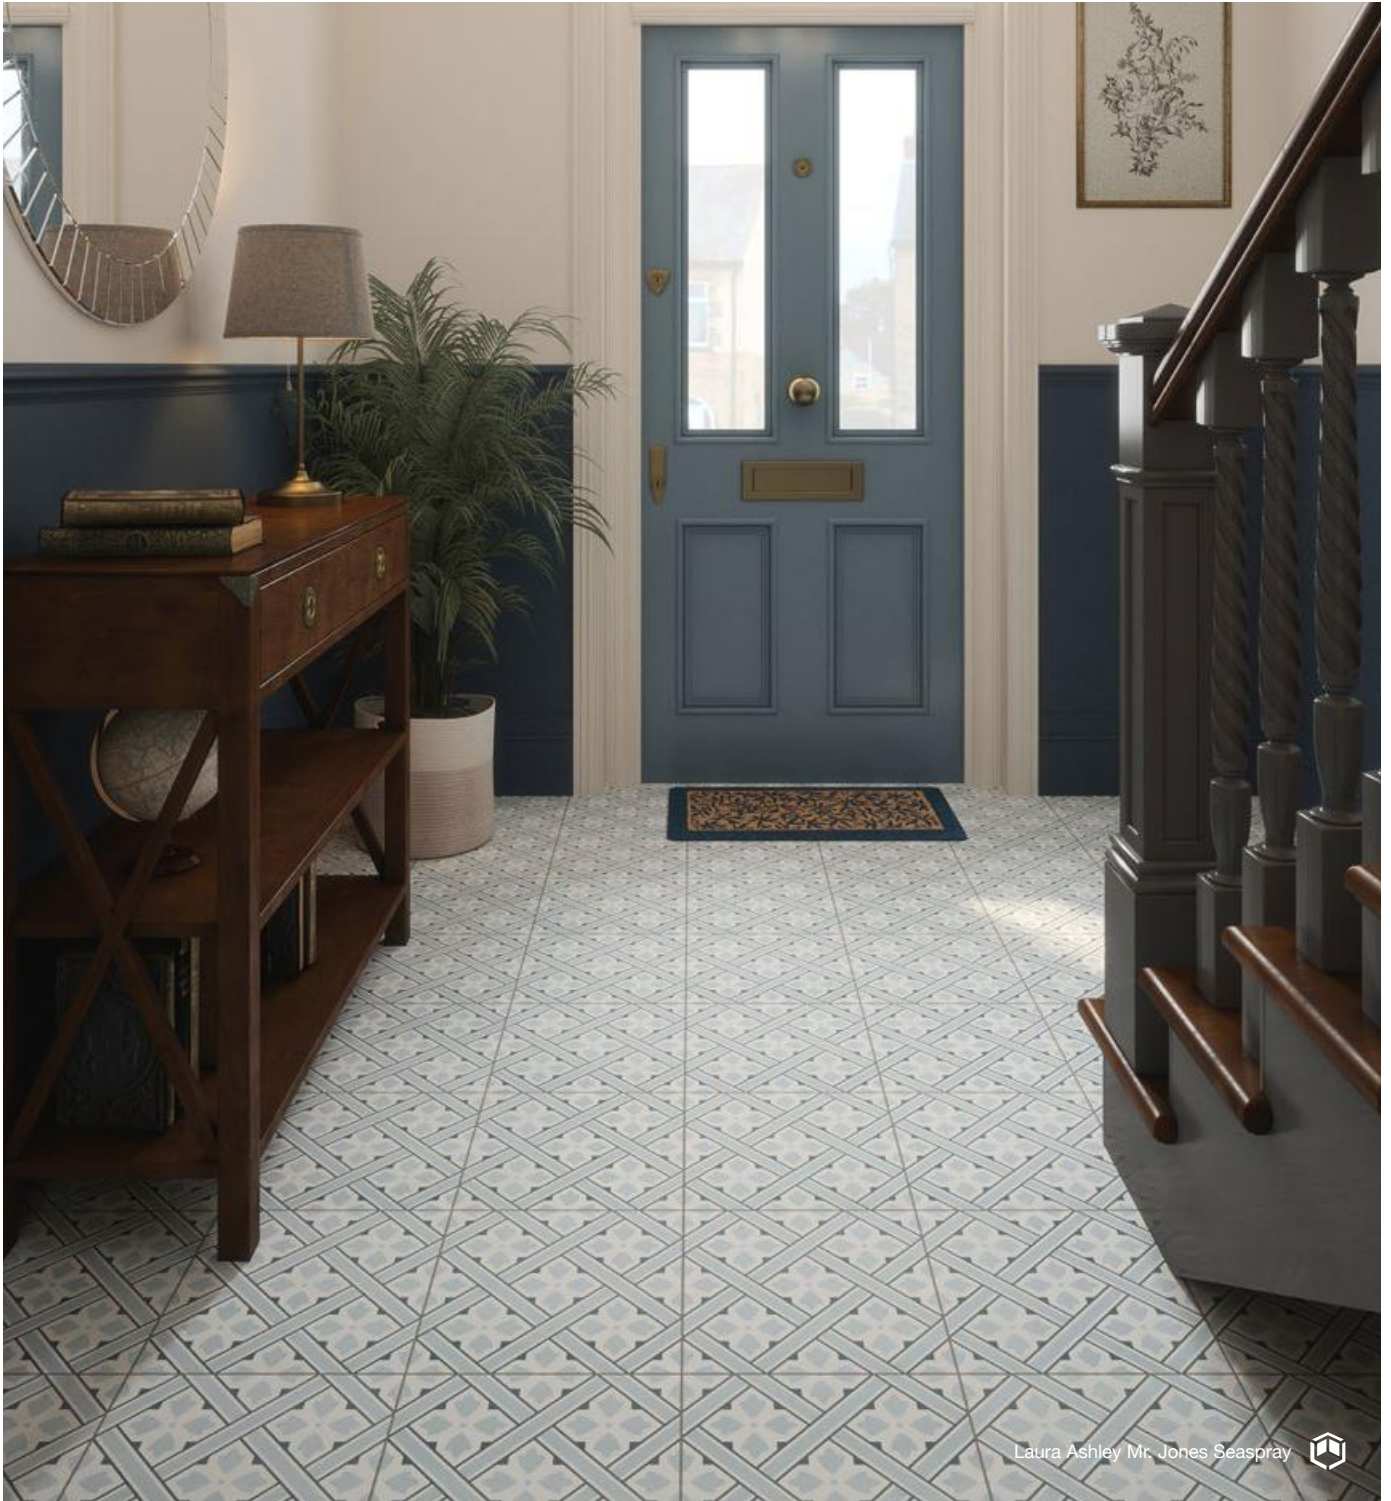

Laura Ashley Mr. Jones Seaspray