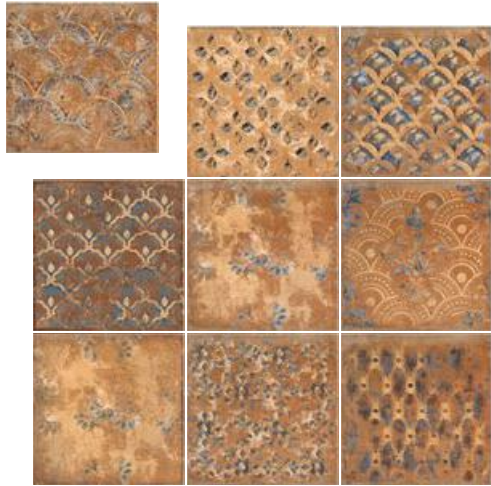

Valdorcía

Retro Matt
20 x 20 cm
Matt
Non-Rectified
Slip Resistance: R10
Shade Variance: V3

± 0.9 cm

CDO-92601-RET

AED M²
230.00

RECOMMENDED COMBINATION:

VALDORCIA
COTTO