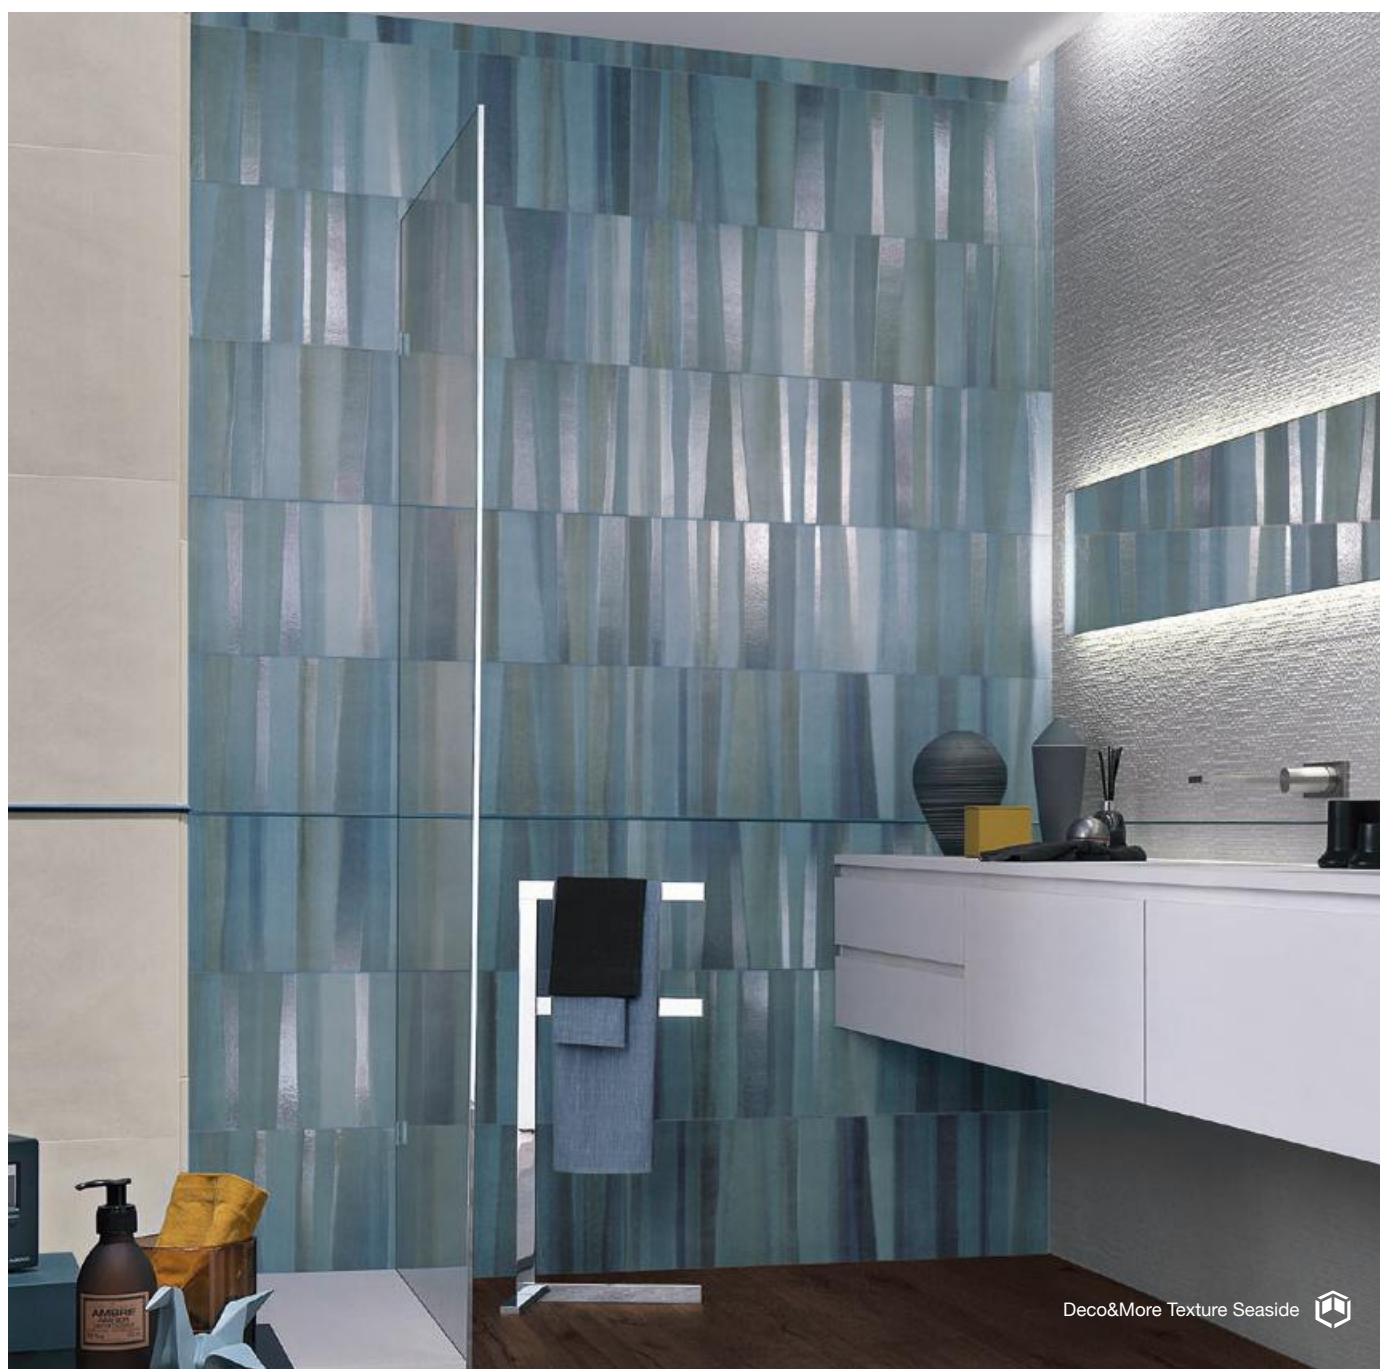

RECOMMENDED COMBINATION:

LUMINA STONE
WHITE

Deco&More

Texture Seaside
30.5 x 91.5 cm
Matt
Rectified

✂ 0.85 cm

AED M²

FAP-FRCM-30X91-TSS

300.00

Deco&More Texture Seaside