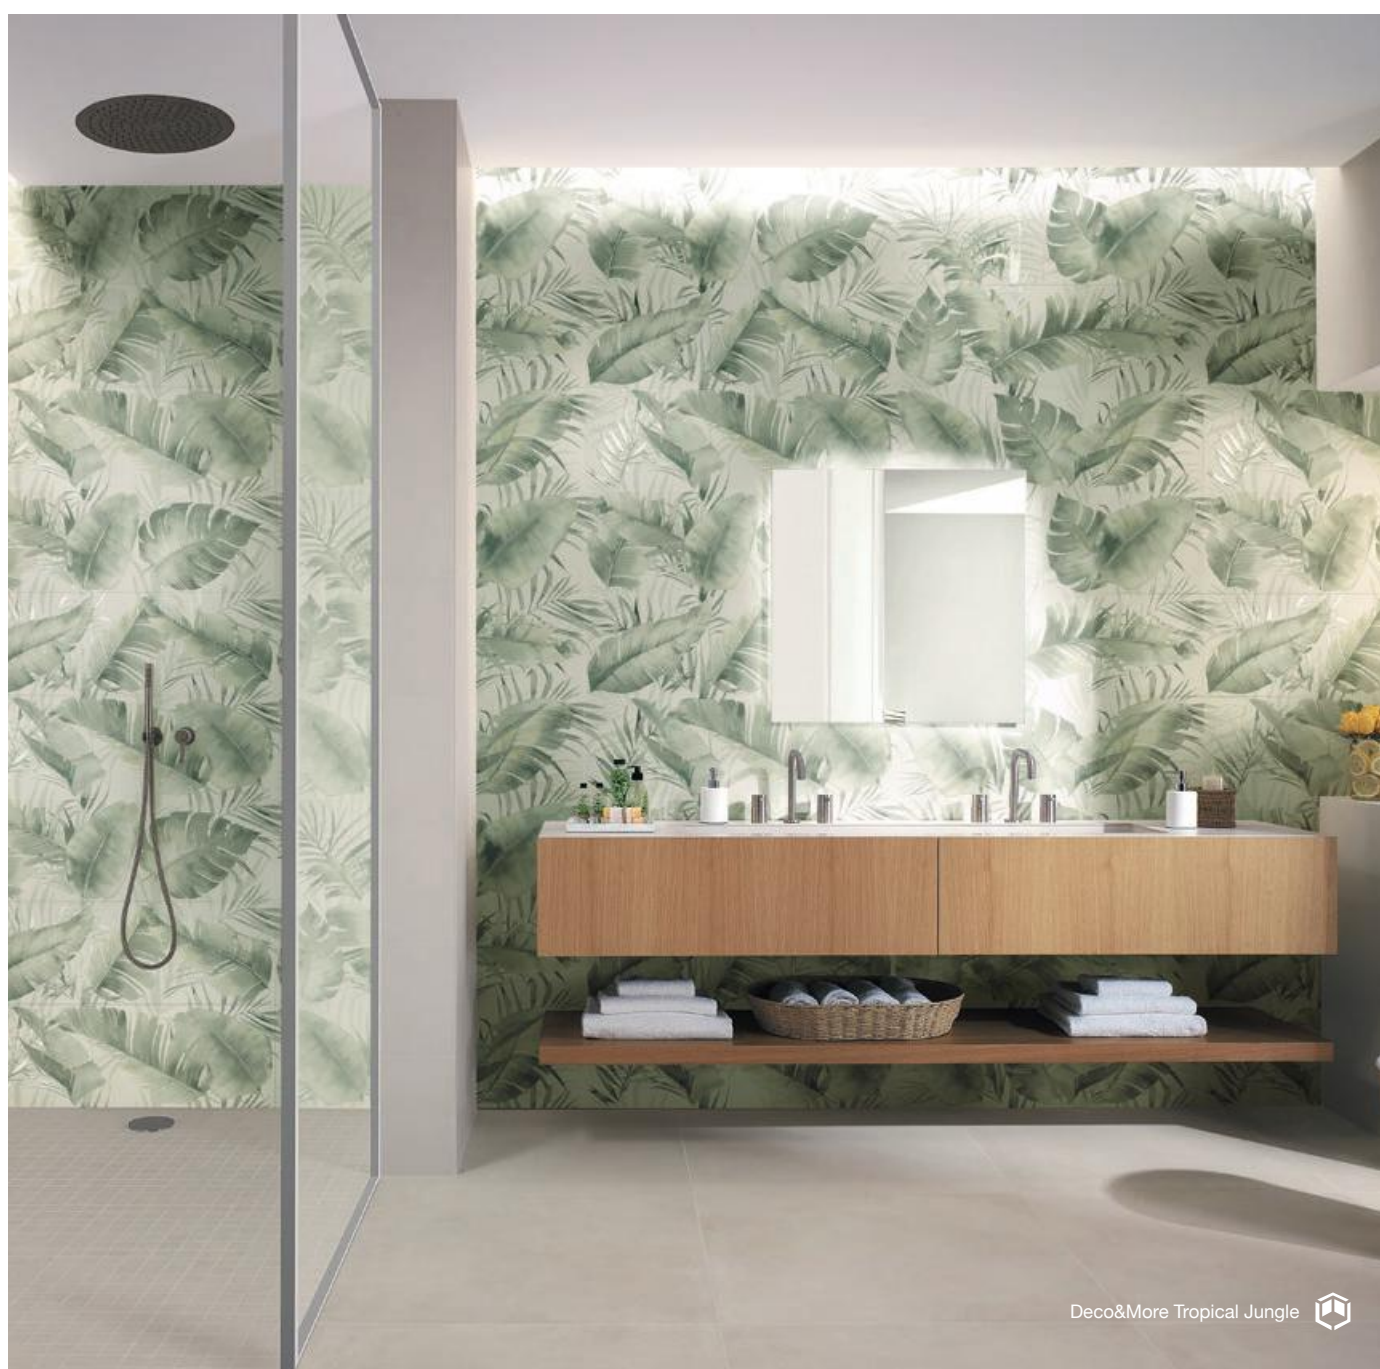

Deco&More

Tropical Jungle
30.5 x 91.5 cm
Matt
Rectified

✂ 0.85 cm

FAP-FRCN-30X91-TJU

AED M²
300.00

RECOMMENDED COMBINATION:

LUMINA STONE
LIGHT

LUMINA STONE
SUPER WHITE

Deco&More Tropical Jungle