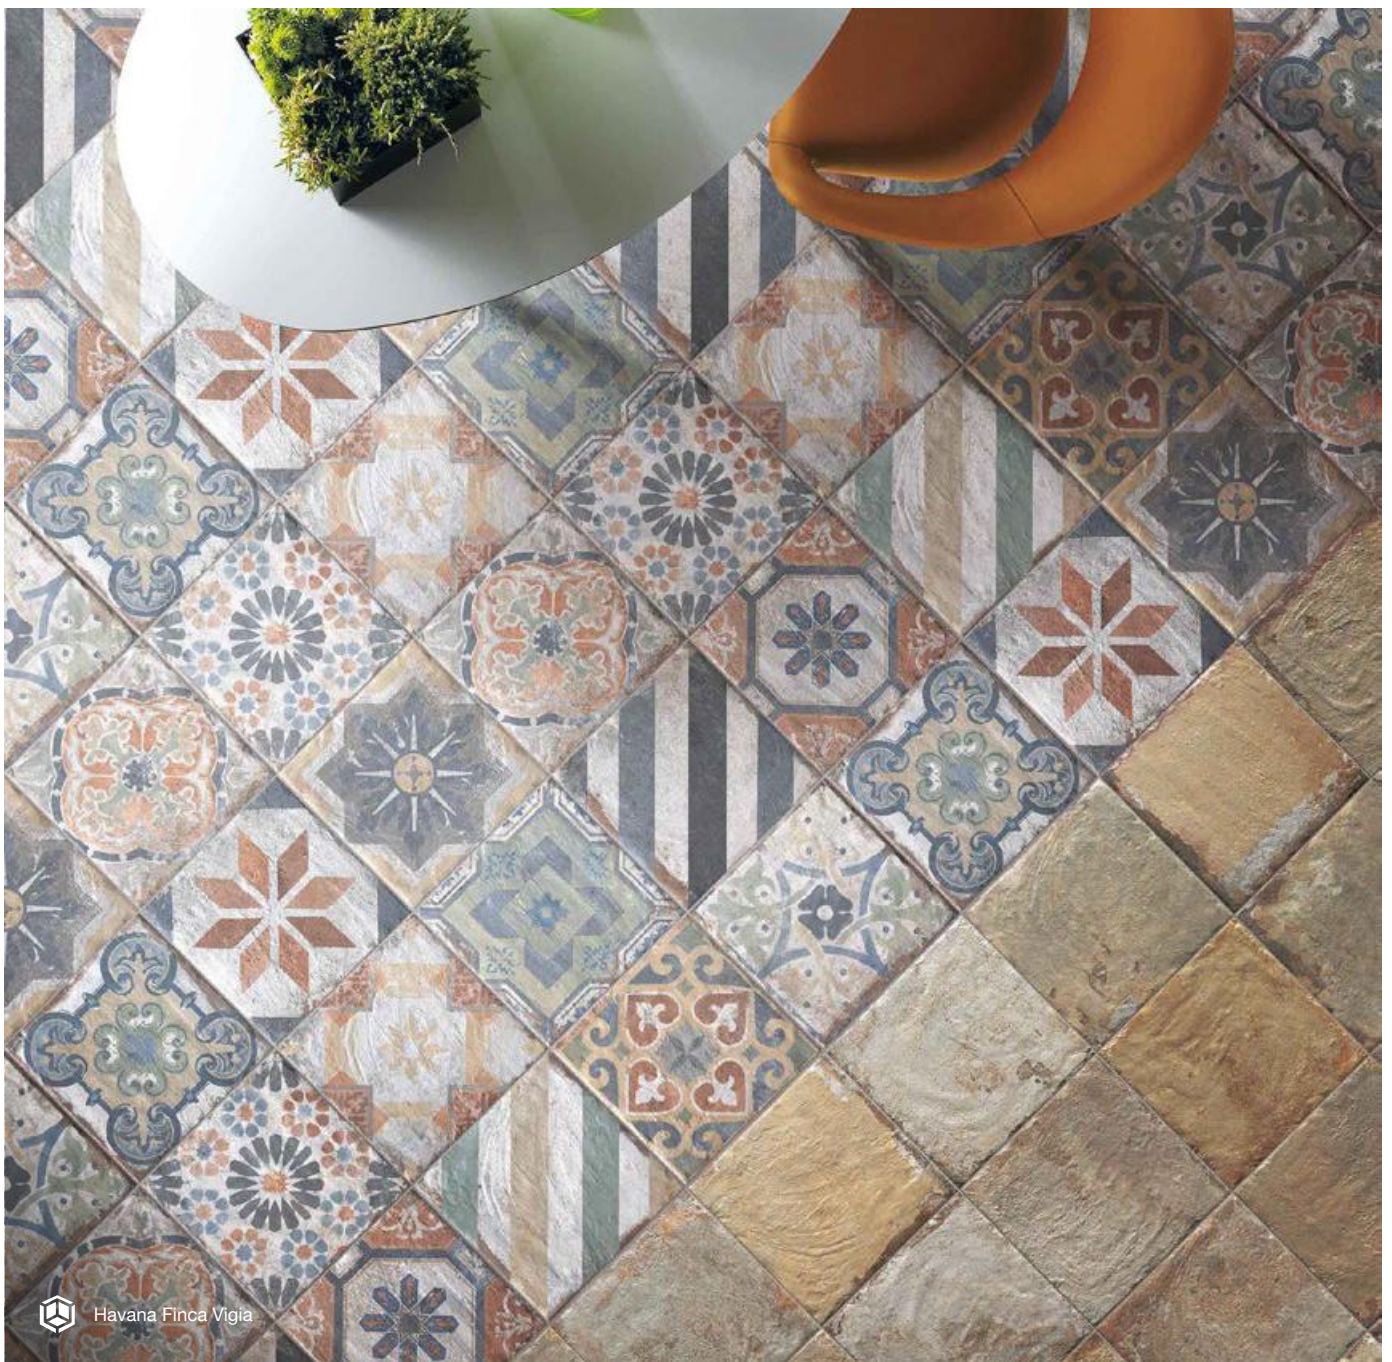

#### Matt

Non-Rectified  
Slip Resistance: R10  
Shade Variance: V4

± 1 cm

CIR-1052973

AED M<sup>2</sup>

200.00

 Havana Finca Vigia

**Kintsugi**