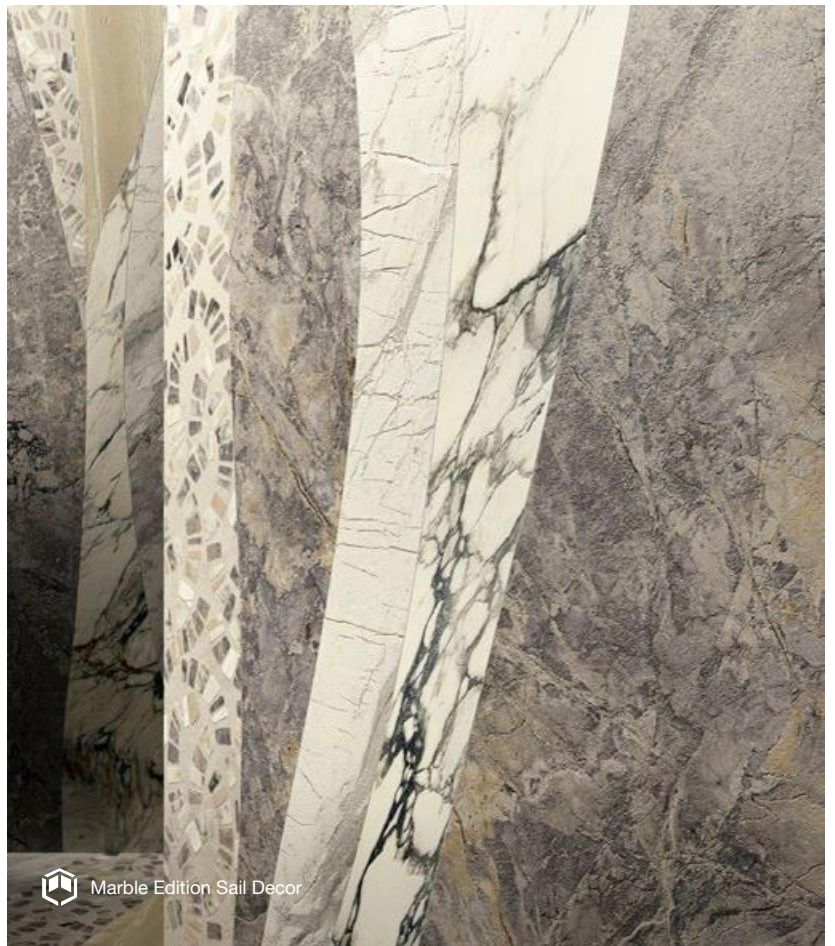

Marble Edition Sail Decor