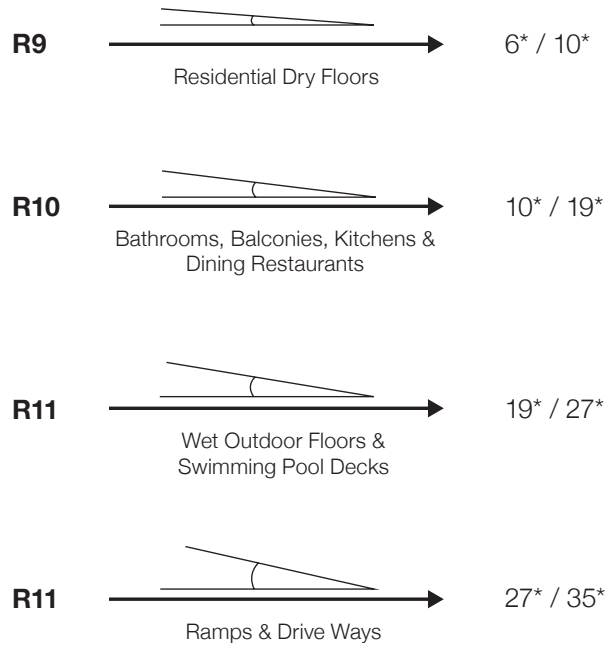

Terminology

Rectified

Tiles with straight edges, allows tiling arrangements with very narrow joints.

Calibre

It's the facial dimension (size) and is measured with a tool called a caliper. Using different caliber sizes results in a variation in grout joint widths.

Water Absorption

Measurement of how much moisture a tile is likely to absorb on on-going basis.

Stain Resistance

Method applicable to all working surfaces of tiles to determine their resistance to stains after 24 hours of applying a staining agent.