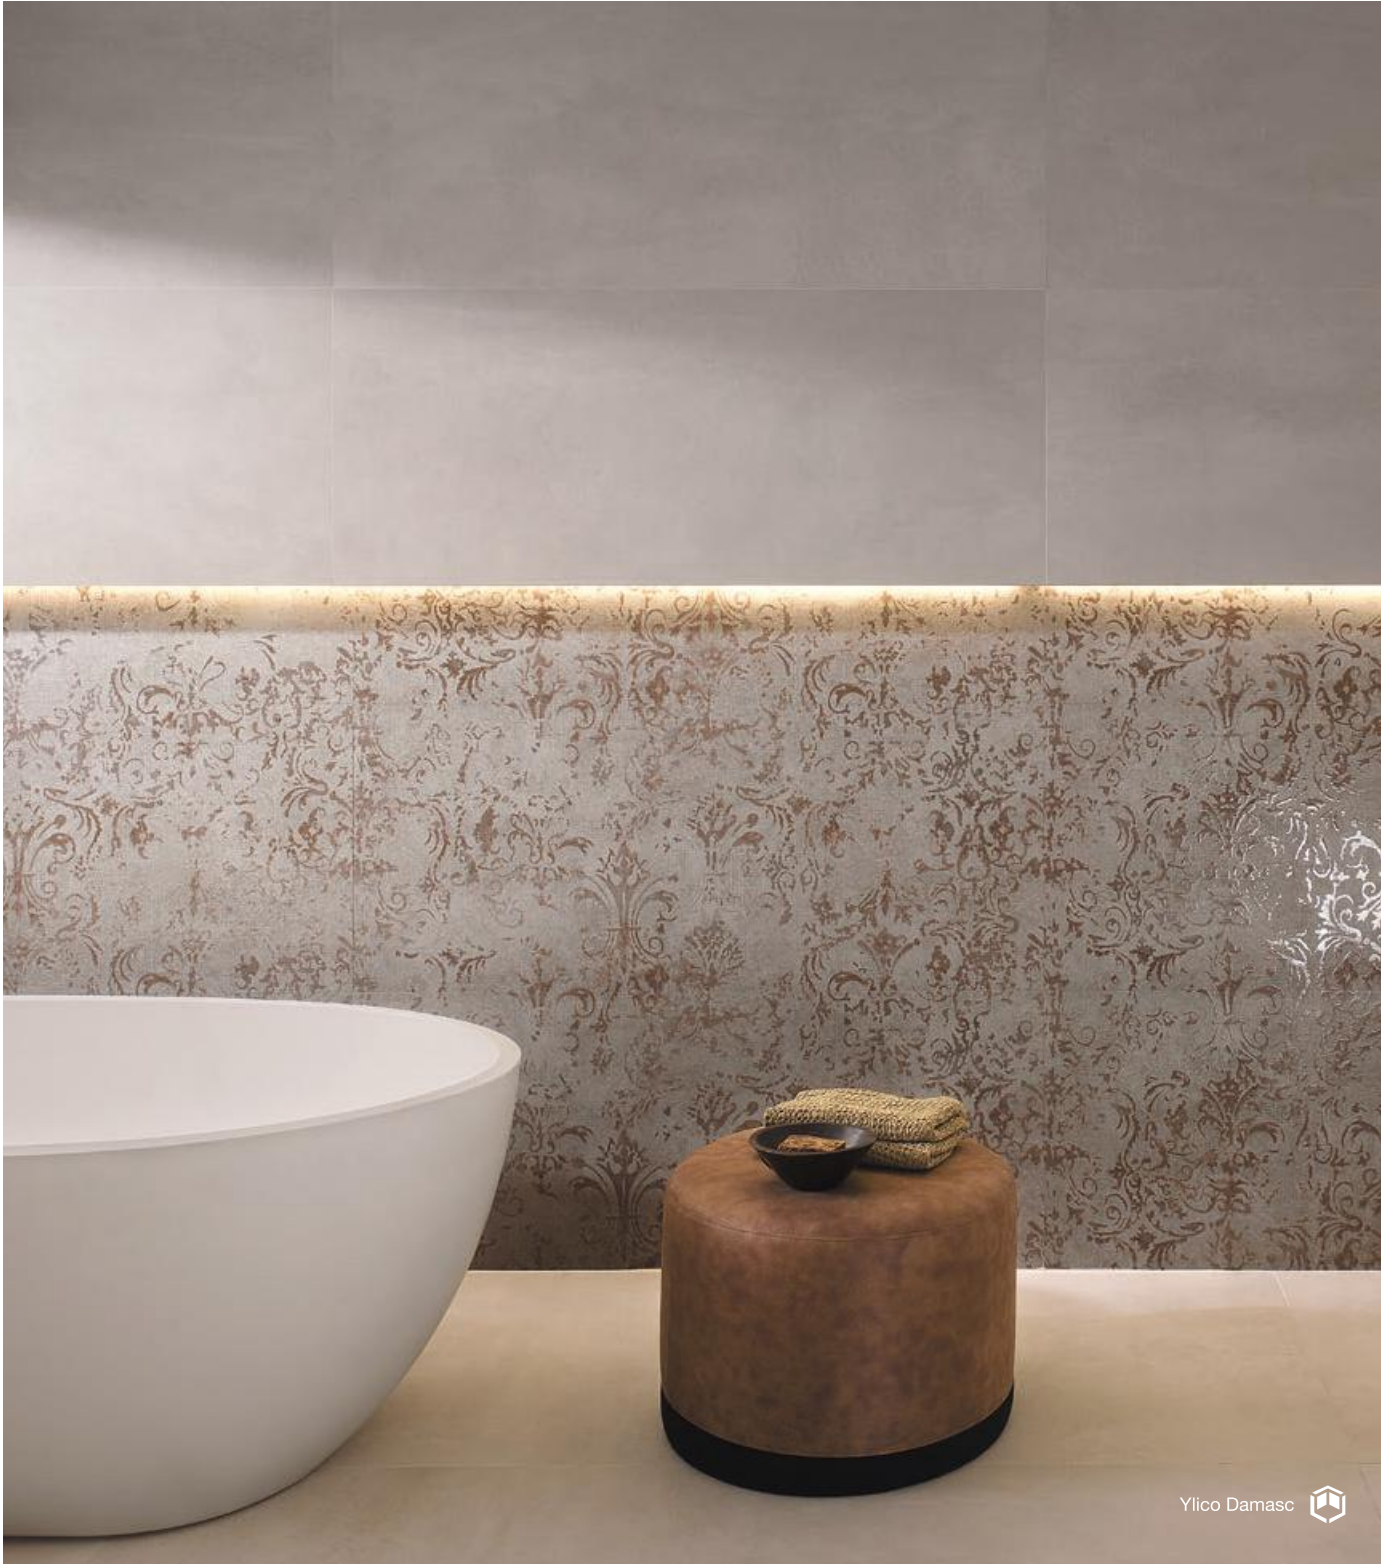

## Ylico

Petals  
50 x 120 cm  
**Matt**  
Rectified

± 0.85 cm

RECOMMENDED COMBINATION:

YLICO  
LIGHT

FAP-FQWF-50X120-PET

AED M<sup>2</sup>  
300.00

 Ylico Petals

**Ylico**  
Damasc  
50 x 120 cm  
**Matt**  
Rectified

RECOMMENDED COMBINATION:

YLICO  
TAUPE

≡ 0.85 cm

AED M<sup>2</sup>

FAP-FQWD-50X120-DAM 300.00

Ylico Damasc 